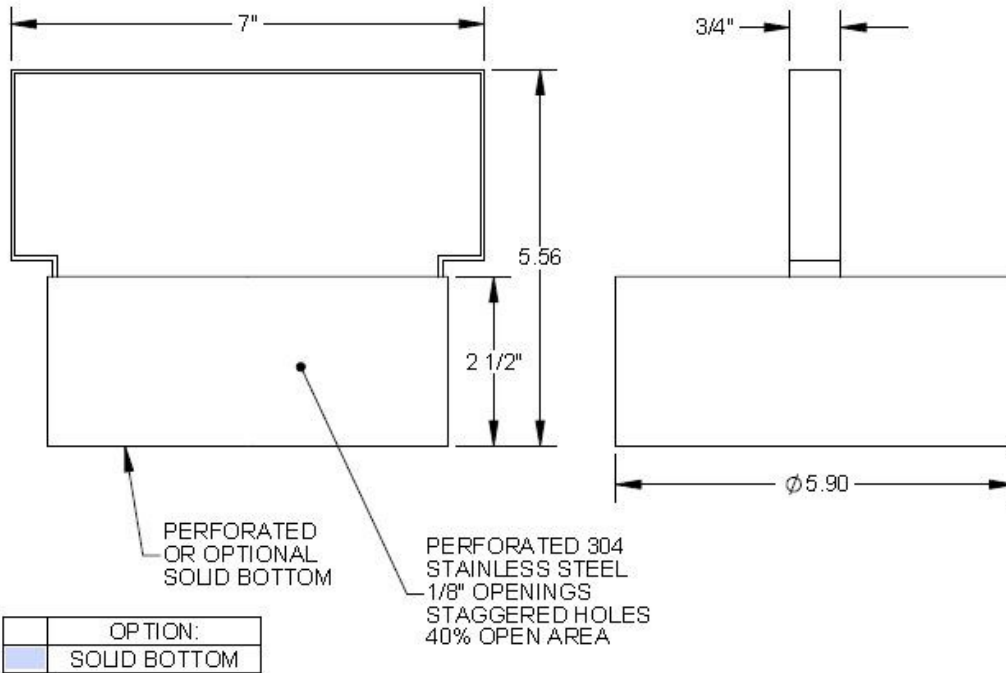

<p>Number</p> <p style="text-align: center;">200-BOS</p>	<p>Series</p> <p style="text-align: center;">CPS200 Bottom Outlet Strainer Pro Plus 200</p>
--	---

200-BOS Bottom Outlet Strainer

Manufacturer

Specification

STRAINER TO FIT INSIDE OF BOTTOM OUTLET PART 200-OB4. CONSTRUCTED OF 304 STAINLESS STEEL. CATCHES 1/8" DIAMETER AND LARGER PARTICLES., SUPPLIED BY TRENCH DRAIN SUPPLY.

DISCLAIMER - The customer and the customer's architects, engineers, consultants, and other professionals are completely responsible for the selection installation and maintenance of any product purchased from Trench Drain Supply and/or its manufacturers. TRENCH DRAIN SUPPLY MAKES NO WARRANTY, EXPRESS OR IMPLIED, AS TO THE SUITABILITY, DESIGN, MERCHANTABILITY, OR FITNESS OF THE PRODUCT FOR CUSTOMERS APPLICATION. The drawing and information provided remain the property and copyright of the manufacturer listed. The manufacturer reserves the right to modify specification without notice.