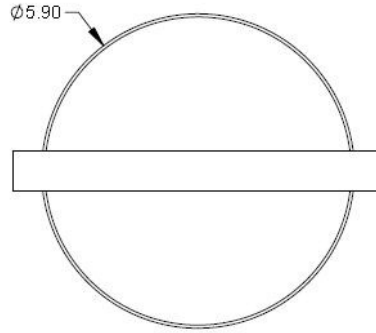

<p>Number</p> <p style="text-align: center;">200-BOS</p>	<p>Series</p> <p style="text-align: center;">CPS200 Bottom Outlet Strainer Pro Plus 200</p>
--	---

200-BOS Bottom Outlet Strainer

Manufacturer

Specification

STRAINER TO FIT INSIDE OF BOTTOM OUTLET PART 200-OB4. CONSTRUCTED OF 304 STAINLESS STEEL. CATCHES 1/8" DIAMETER AND LARGER PARTICLES., SUPPLIED BY TRENCH DRAIN SUPPLY.

DISCLAIMER - The customer and the customer's architects, engineers, consultants, and other professionals are completely responsible for the selection installation and maintenance of any product purchased from Trench Drain Supply and/or its manufacturers. TRENCH DRAIN SUPPLY MAKES NO WARRANTY, EXPRESS OR IMPLIED, AS TO THE SUITABILITY, DESIGN, MERCHANTABILITY, OR FITNESS OF THE PRODUCT FOR CUSTOMERS APPLICATION. The drawing and information provided remain the property and copyright of the manufacturer listed. The manufacturer reserves the right to modify specification without notice.